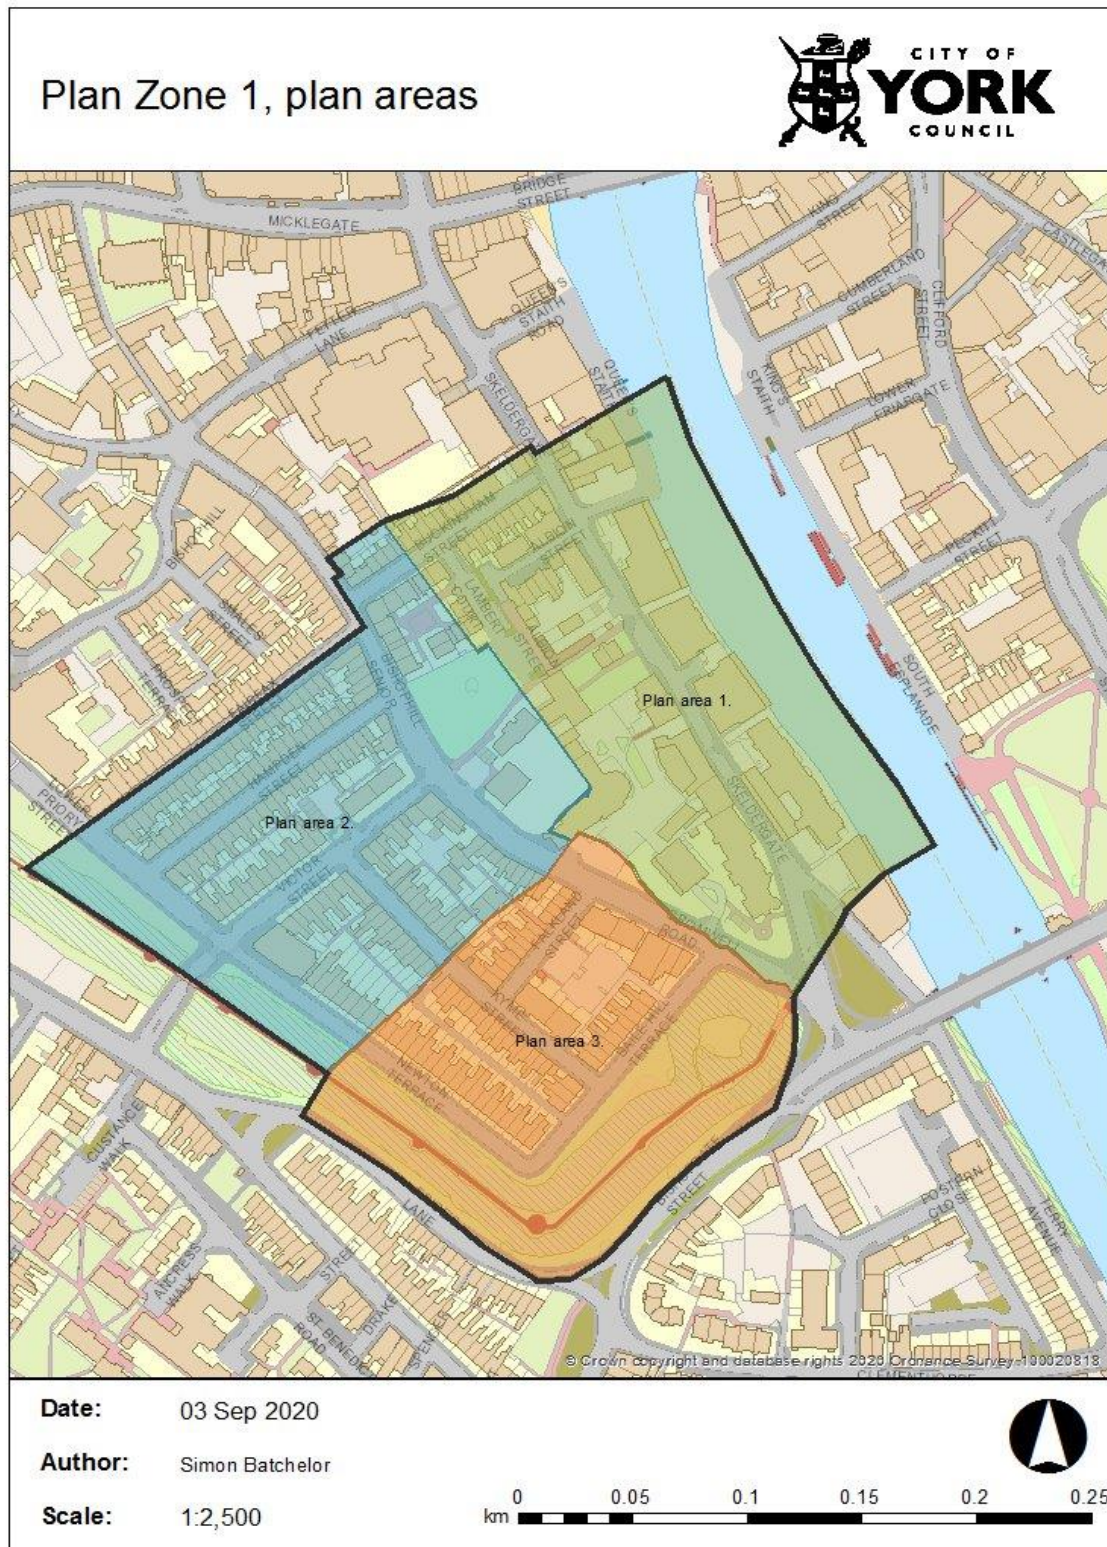

Map 4. Plan Zone 1, plan areas.

Green: Plan Area 1: Skeldergate. Blue: Plan Area 2: Bishophill. Orange: Plan Area 3: Old Baile.