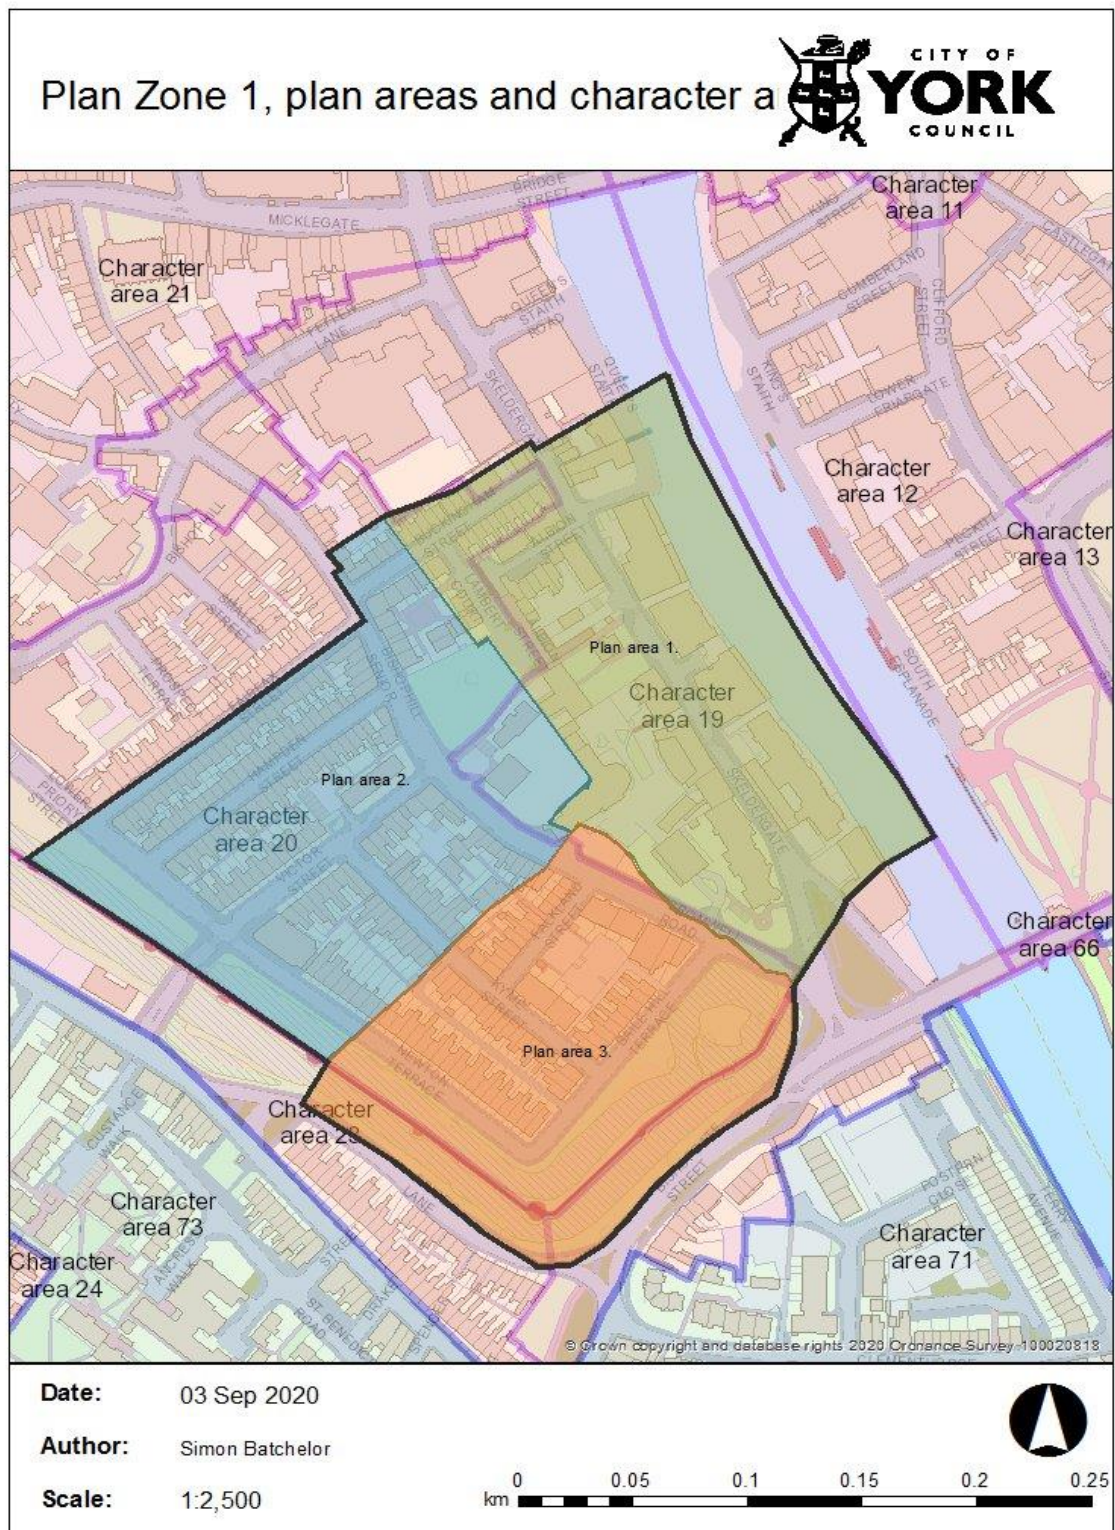

Map 6: Zone 1, plan areas and relationships to character areas identified by YHEPC.

Green: Plan area 1, Skeldergate. Blue: Plan area 2, Bishophill. Orange: Plan area 3, Old Baile.