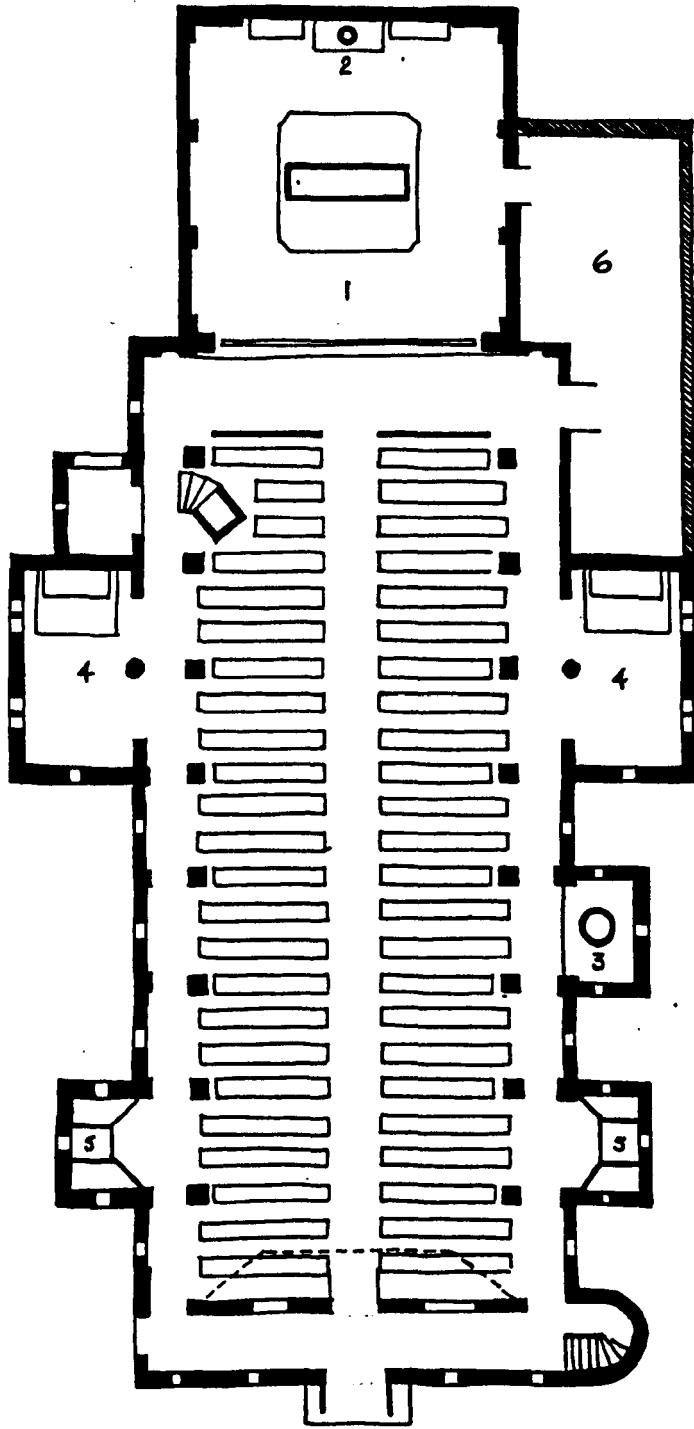

1 Sanctuary 2 Tabernacle 3 Baptistry
4 Side Chapels 5 Confessionals
6 Sacristy

Our Lady of Lourdes, Yardley Wood, Birmingham (1967), Harrison & Cox