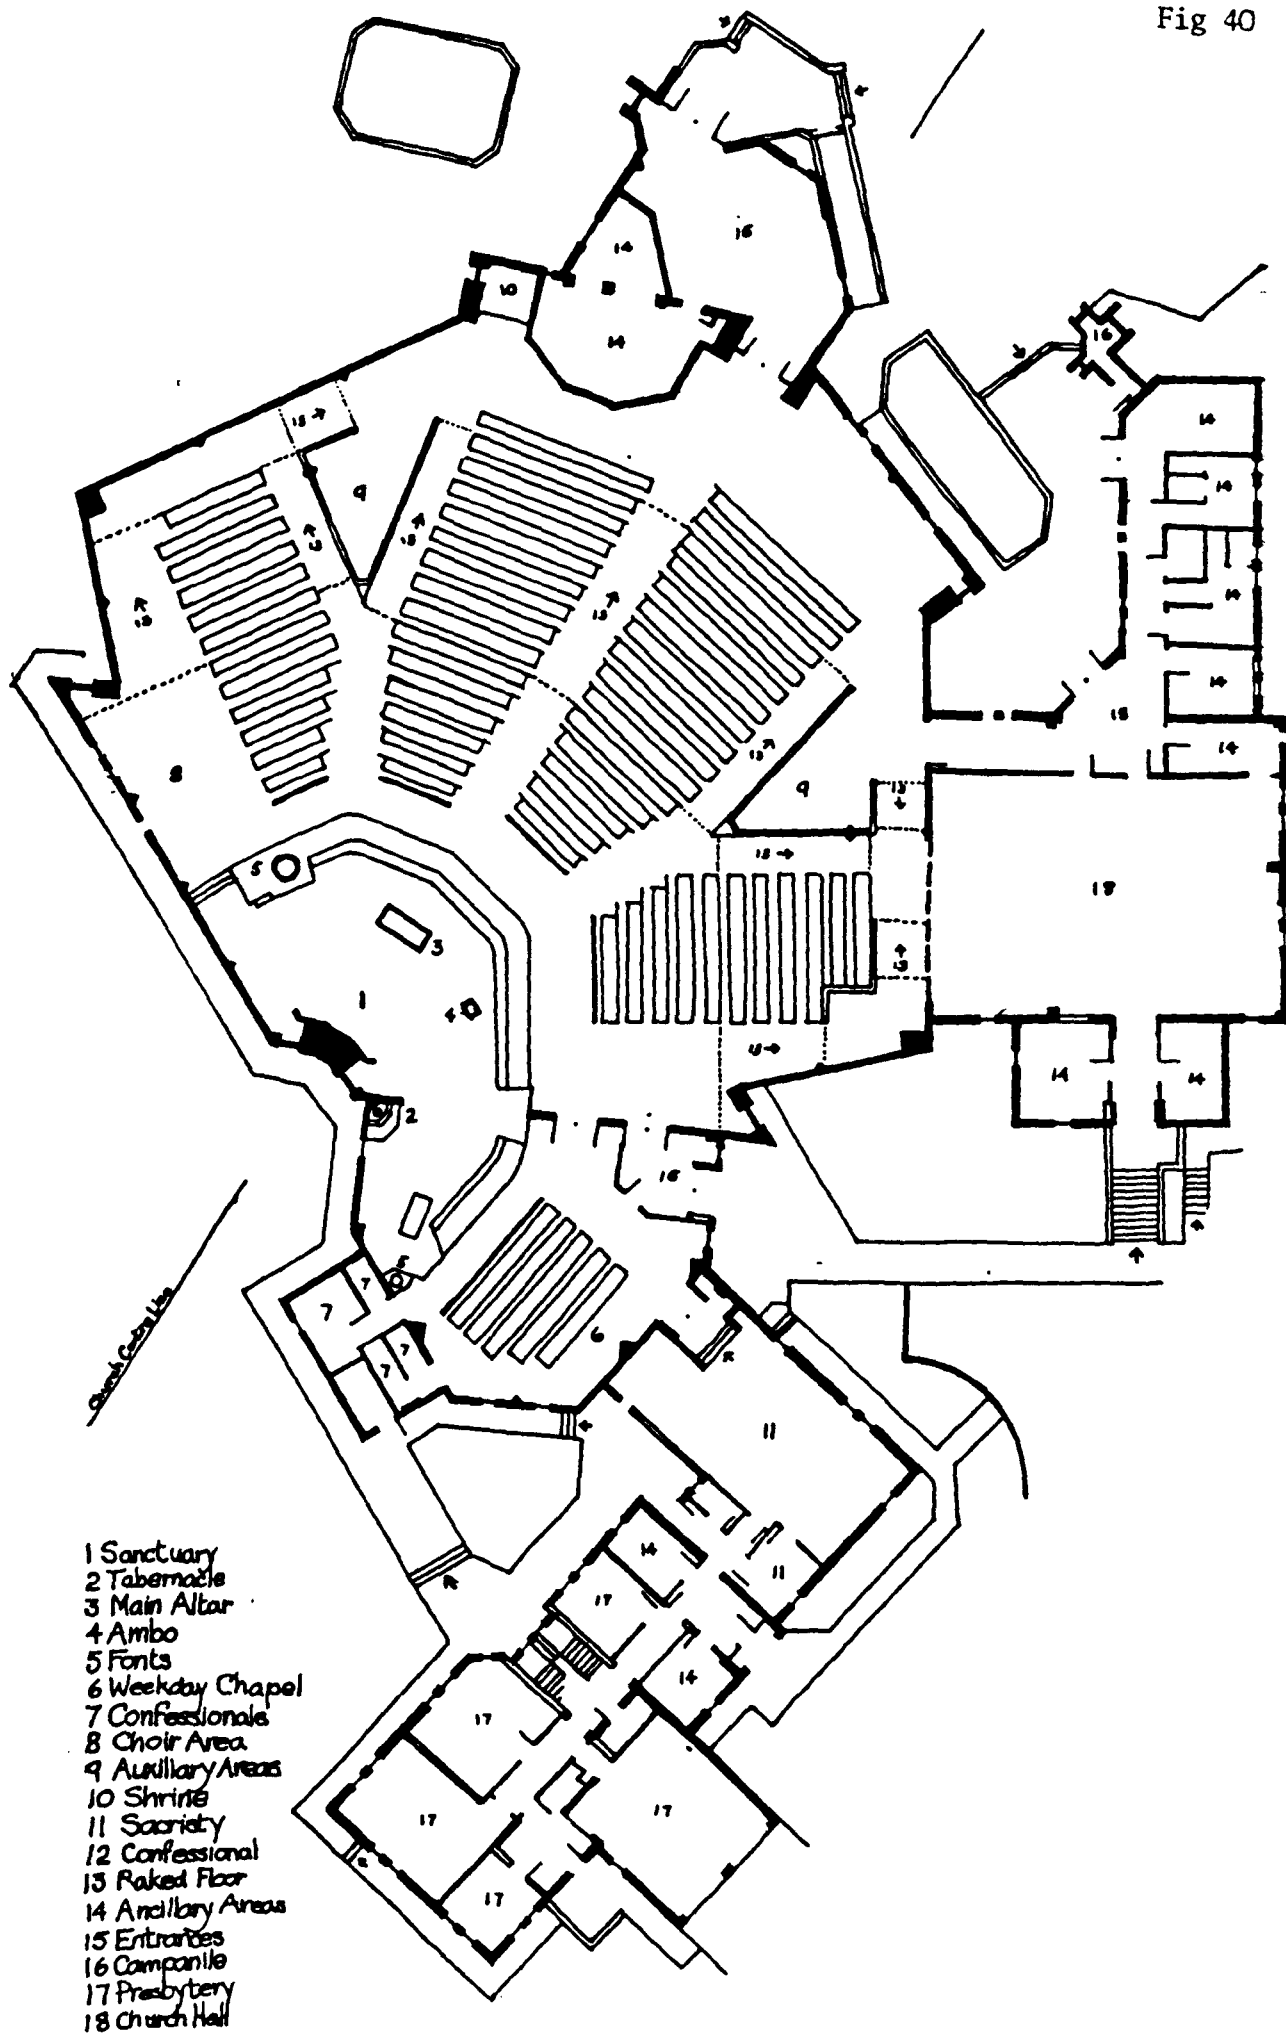

- 1 Sanctuary
- 2 Tabernacle
- 3 Main Altar
- 4 Ambo
- 5 Fonts
- 6 Weekday Chapel
- 7 Confessionals
- 8 Choir Area
- 9 Auxiliary Areas
- 10 Shrine
- 11 Sacristy
- 12 Confessional
- 13 Raked Floor
- 14 Ancillary Areas
- 15 Entrances
- 16 Campanile
- 17 Presbytery
- 18 Church Hall

St Patrick, Coulby Newham (1986 proj), Swainston Partnership
New cathedral for the Diocese of Middlesbrough