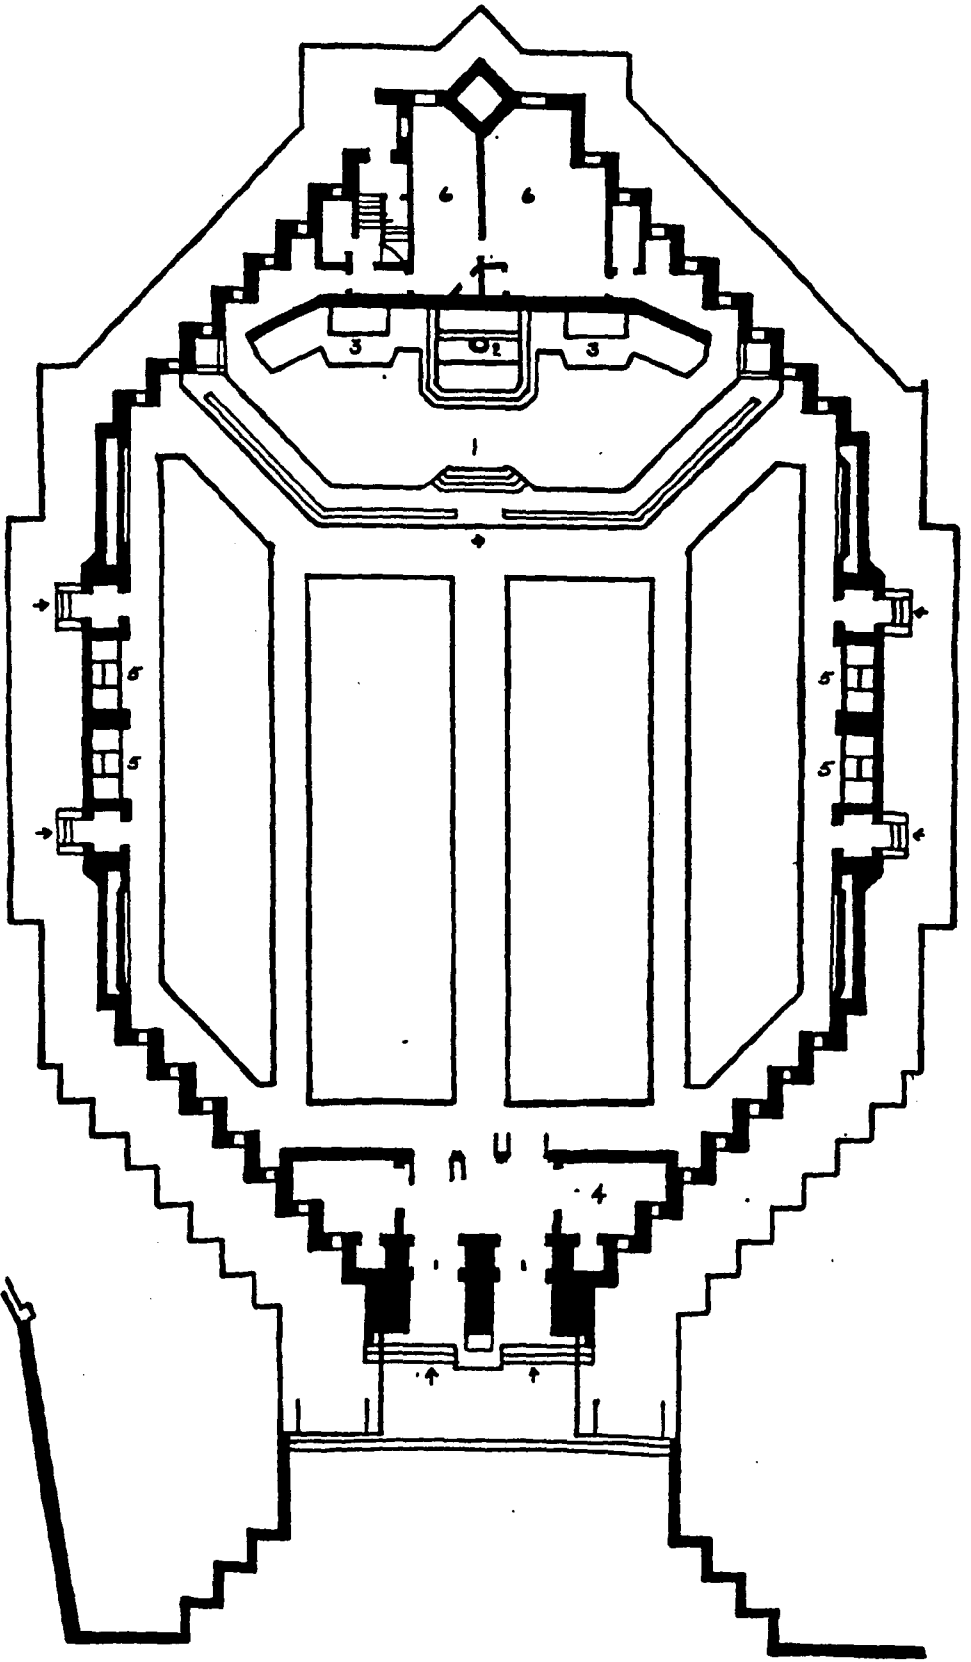

St Teresa, Burnley (1980), D Williams Assocs

1 Sanctuary 2 Tabernacle 3 Side Altars
4 Baptistery? 5 Confessionals 6 Sacristies

Christ the King, Turner's Cross, Cork (1937), B Byrne and B Barrett