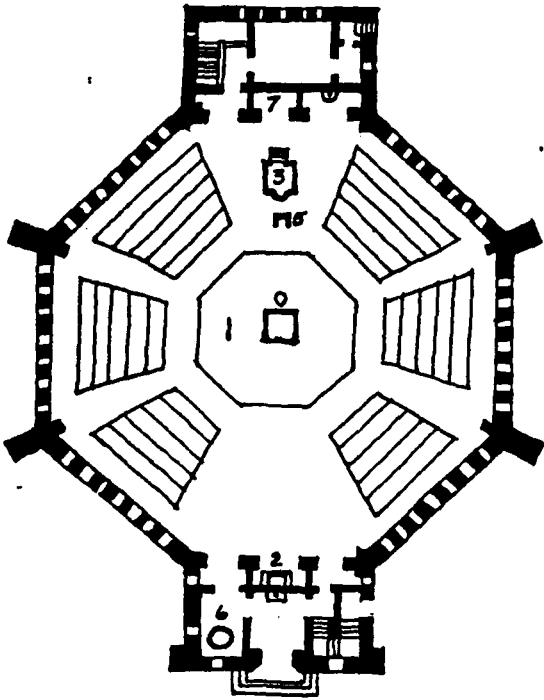

Christ the King, Turner's Cross, Cork (1937), B Byrne and B Barrett

1933/4 Scheme (Projected)

1936/7 Scheme (Approved)

1950 Scheme

1974 Scheme

1 Sanctuary 2 Tabernacle 3 Pulpit/Ambo  
4 Lectern 5 Chair 6 font 7 Confessionals  
8 Organ 9 Choir