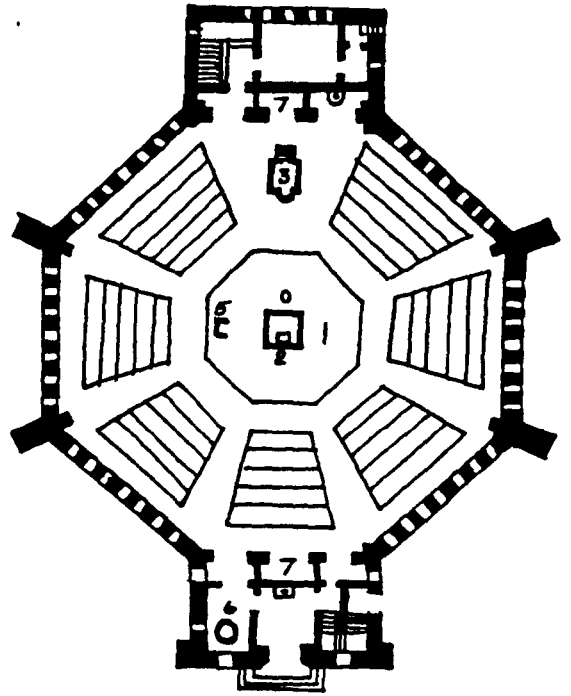

Christ the King, Turner's Cross, Cork (1937), B Byrne and B Barrett

1933/4 Scheme (Projected)

1936/7 Scheme (Approved)

1950 Scheme

1974 Scheme

1 Sanctuary 2 Tabernacle 3 Pulpit/Ambo  
4 Lectern 5 Chair 6 font 7 Confessionals  
8 Organ 9 Choir