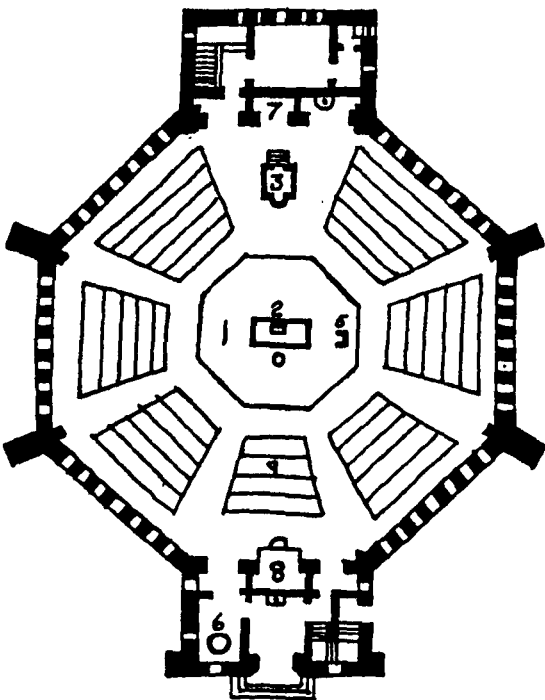

Christ the King, Turner's Cross, Cork (1937), B Byrne and B Barrett

1933/4 Scheme (Projected)

1936/7 Scheme (Approved)

1950 Scheme

1974 Scheme

1 Sanctuary 2 Tabernacle 3 Pulpit/Ambo  
4 Lectern 5 Chair 6 font 7 Confessionals  
8 Organ 9 Choir