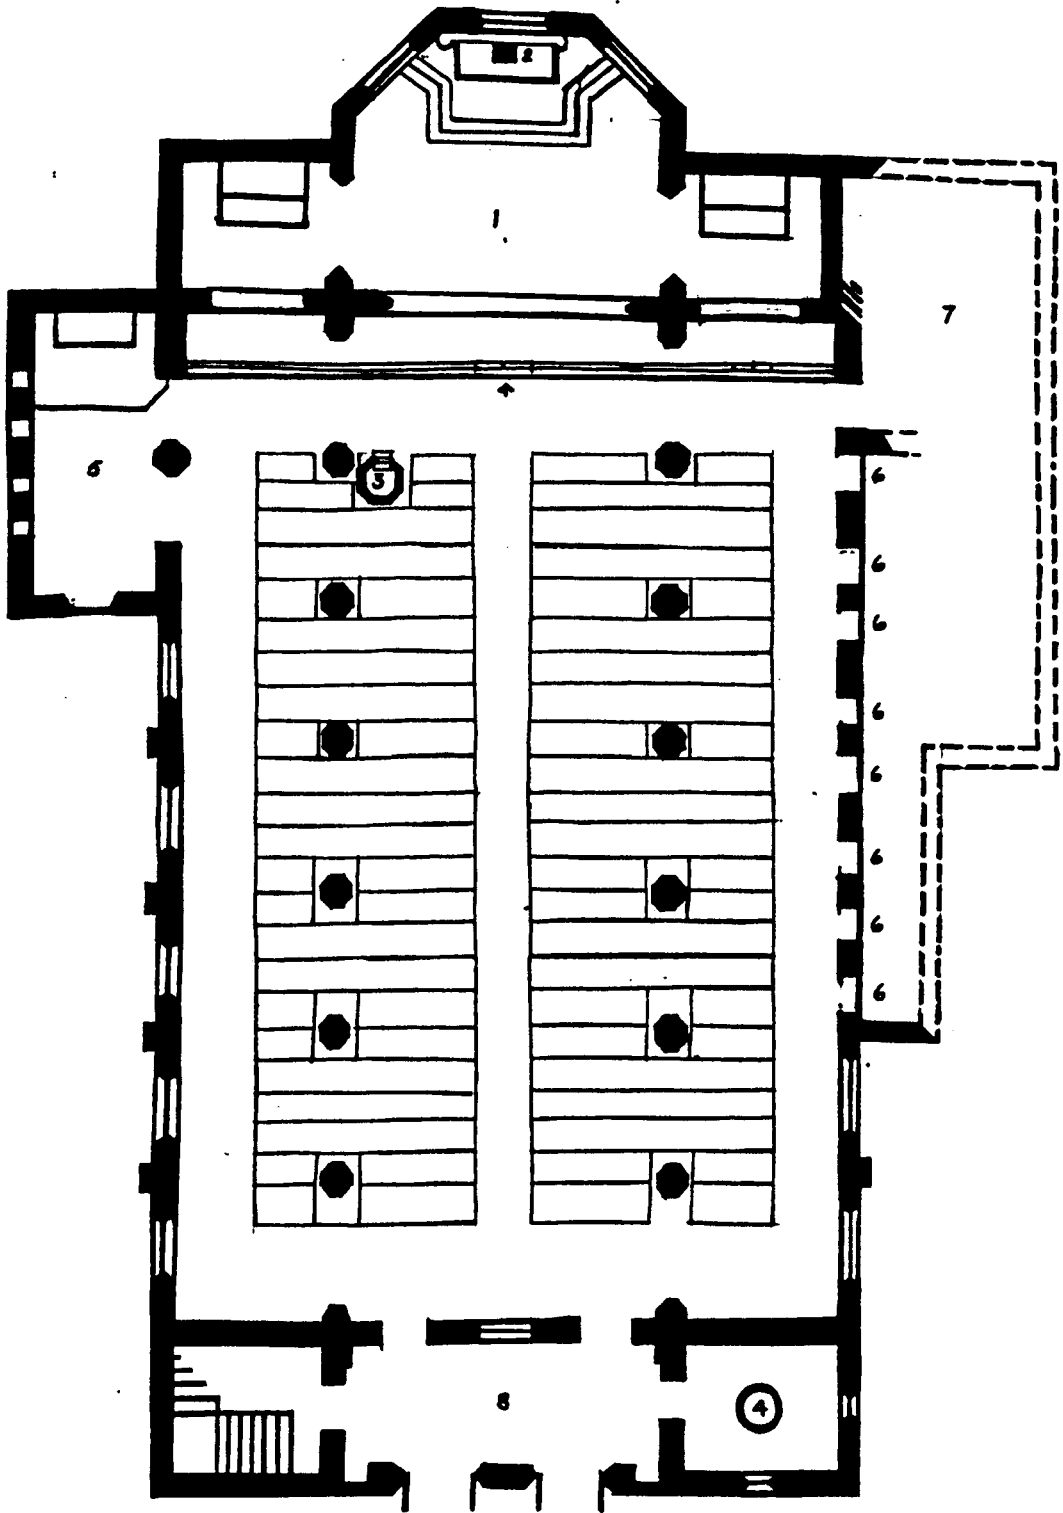

Christ the King, Turner's Cross, Cork (1937), B Byrne and B Barrett

1933/4 Scheme (Projected)

1936/7 Scheme (Approved)

1950 Scheme

1974 Scheme

1 Sanctuary 2 Tabernacle 3 Pulpit/Ambo  
4 Lectern 5 Chair 6 font 7 Confessionals  
8 Organ 9 Choir