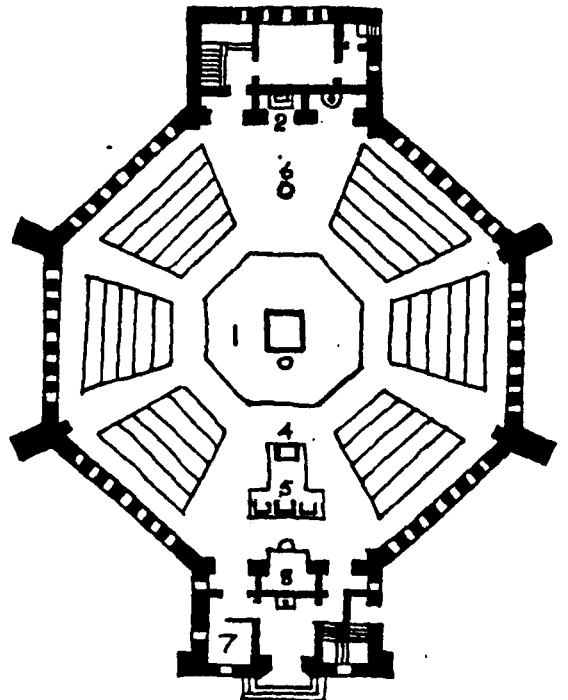

Christ the King, Turner's Cross, Cork (1937), B Byrne and B Barrett

1933/4 Scheme (Projected)

1936/7 Scheme (Approved)

1950 Scheme

1974 Scheme

1 Sanctuary 2 Tabernacle 3 Pulpit/Ambo  
4 Lectern 5 Chair 6 font 7 Confessionals  
8 Organ 9 Choir